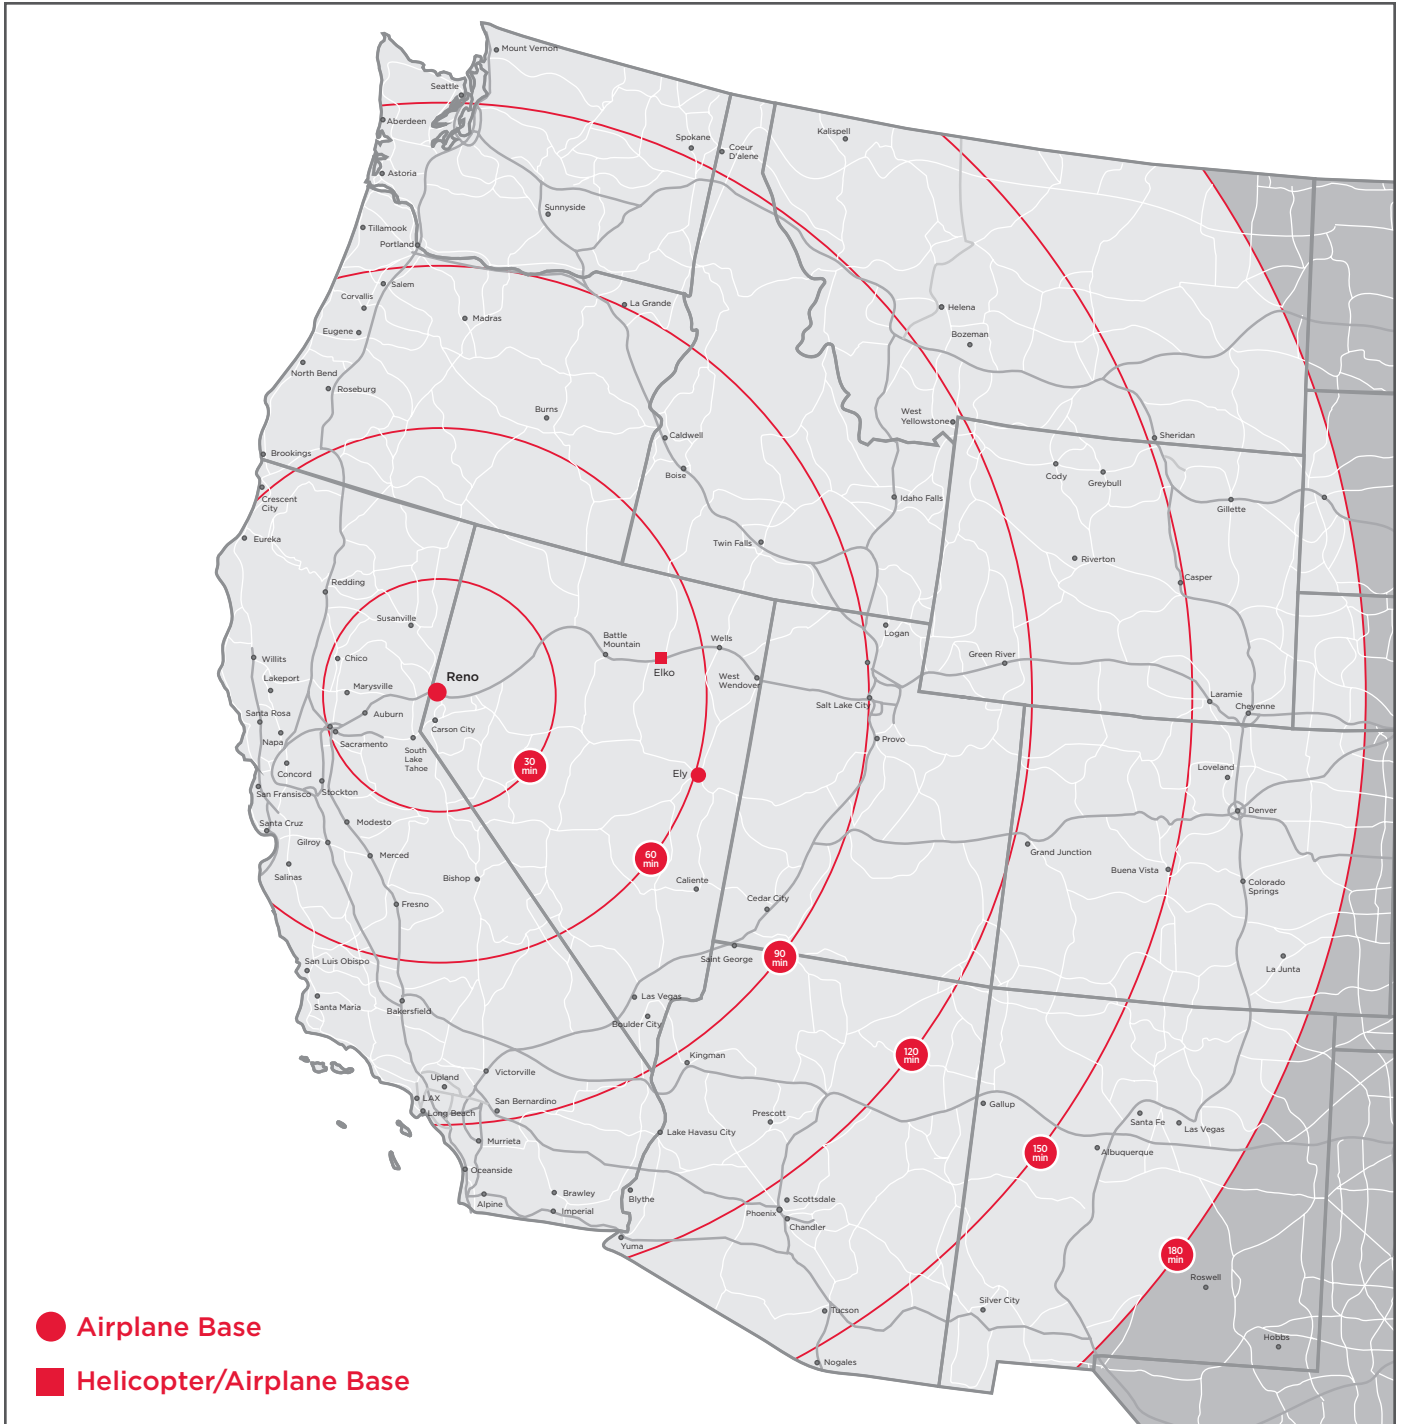

RENO, NV SERVICE AREA

Address: 485 S. Rock Blvd., Hangar B • Reno, NV 89502

Phone: 800.799.0400

Web: www.reachair.com

SERVICE AREA: Rings designate 30, 60, 90, 120, 150 and 180 minute estimated flight time after liftoff for fixed wing transports. These times are approximate and may be affected by weather, crew and/or aircraft availability.