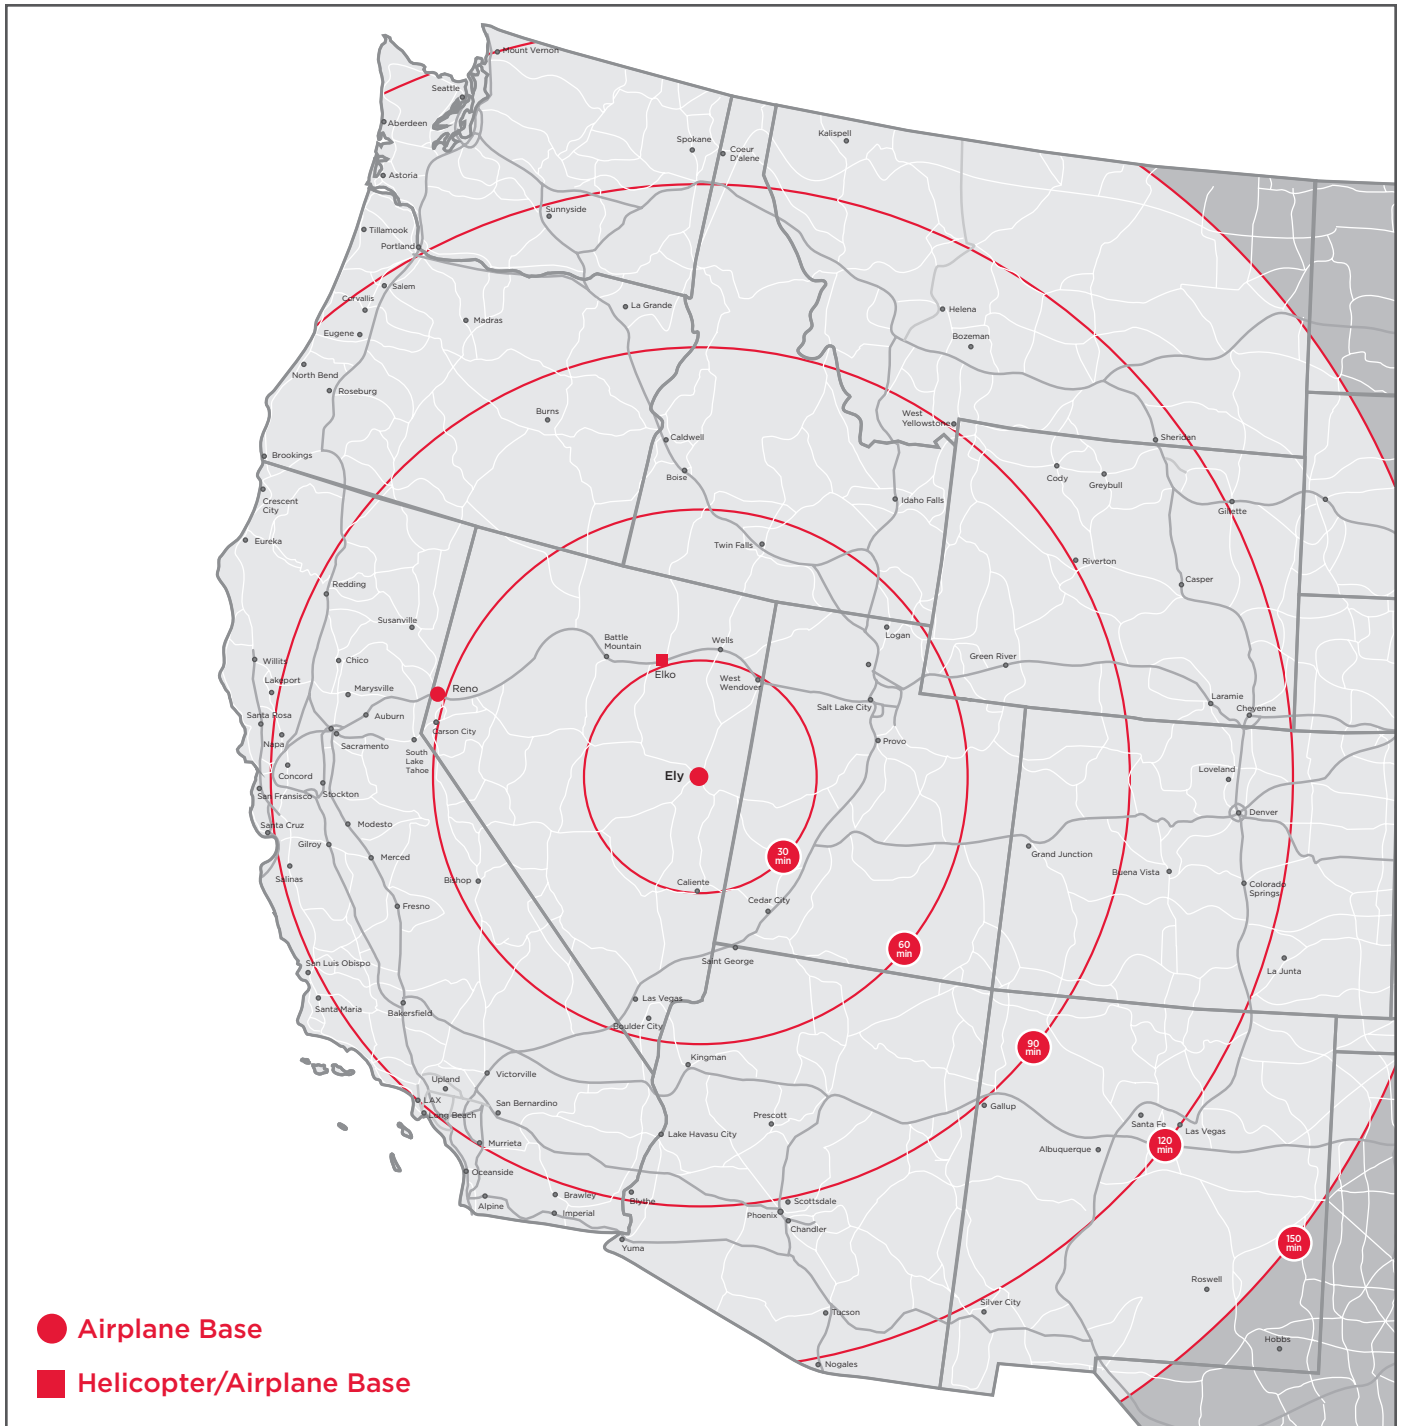

ELY, NV SERVICE AREA

Address: 960 Avenue C, Suite A • Ely, NV 89301

Phone: 800.799.0400

Web: www.reachair.com

SERVICE AREA: Rings designate 30, 60, 90, 120 and 150 minute estimated flight time after liftoff for fixed wing transports. These times are approximate and may be affected by weather, crew and/or aircraft availability.