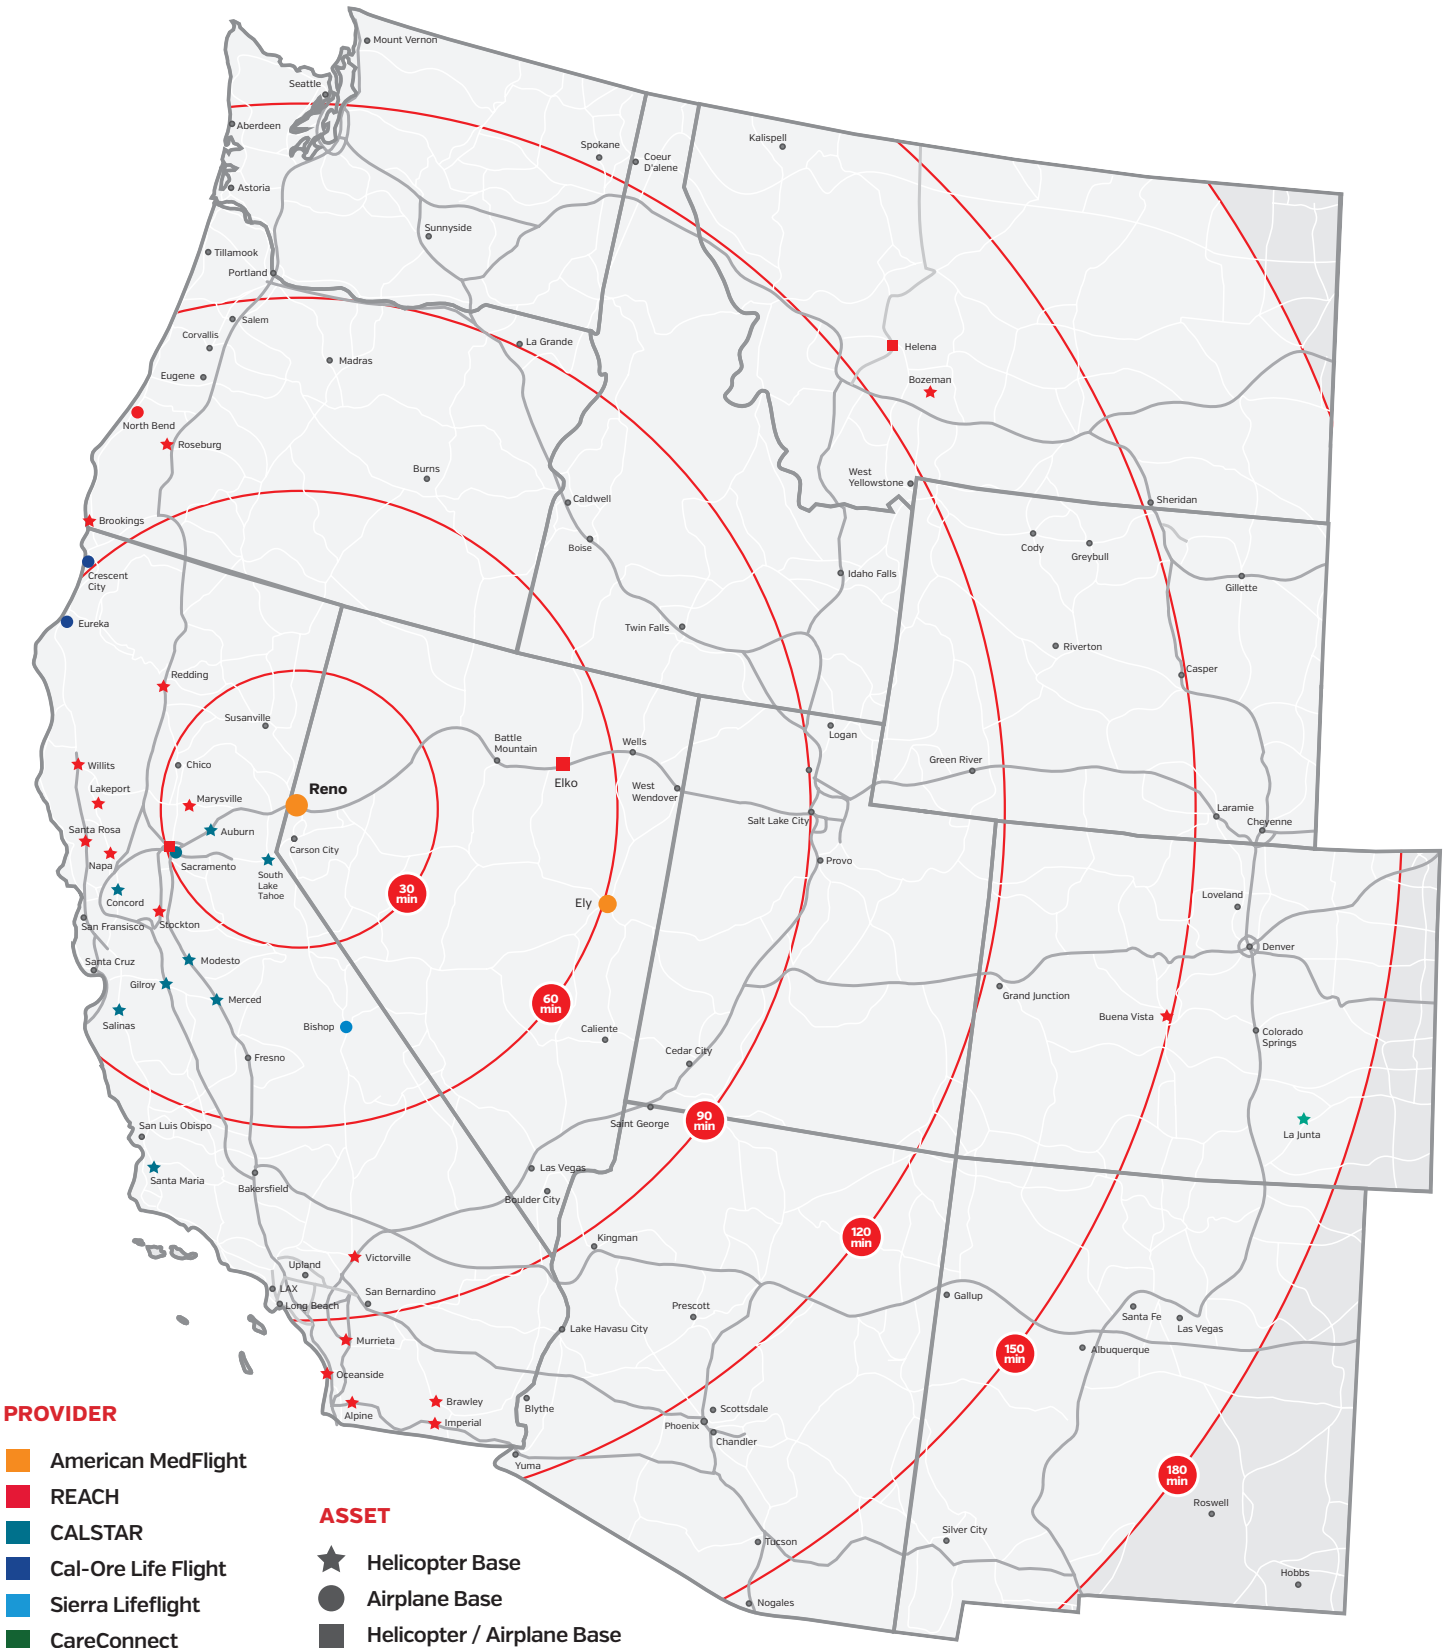

# Reno, NV Service Area

Request Transports 24/7: (800) 799-0400

Rings designate 30, 60, 90, 120, 150, and 180 minute estimated flight time after liftoff for fixed wing transports. These times are approximate and may be affected by weather, crew, and/or aircraft availability.