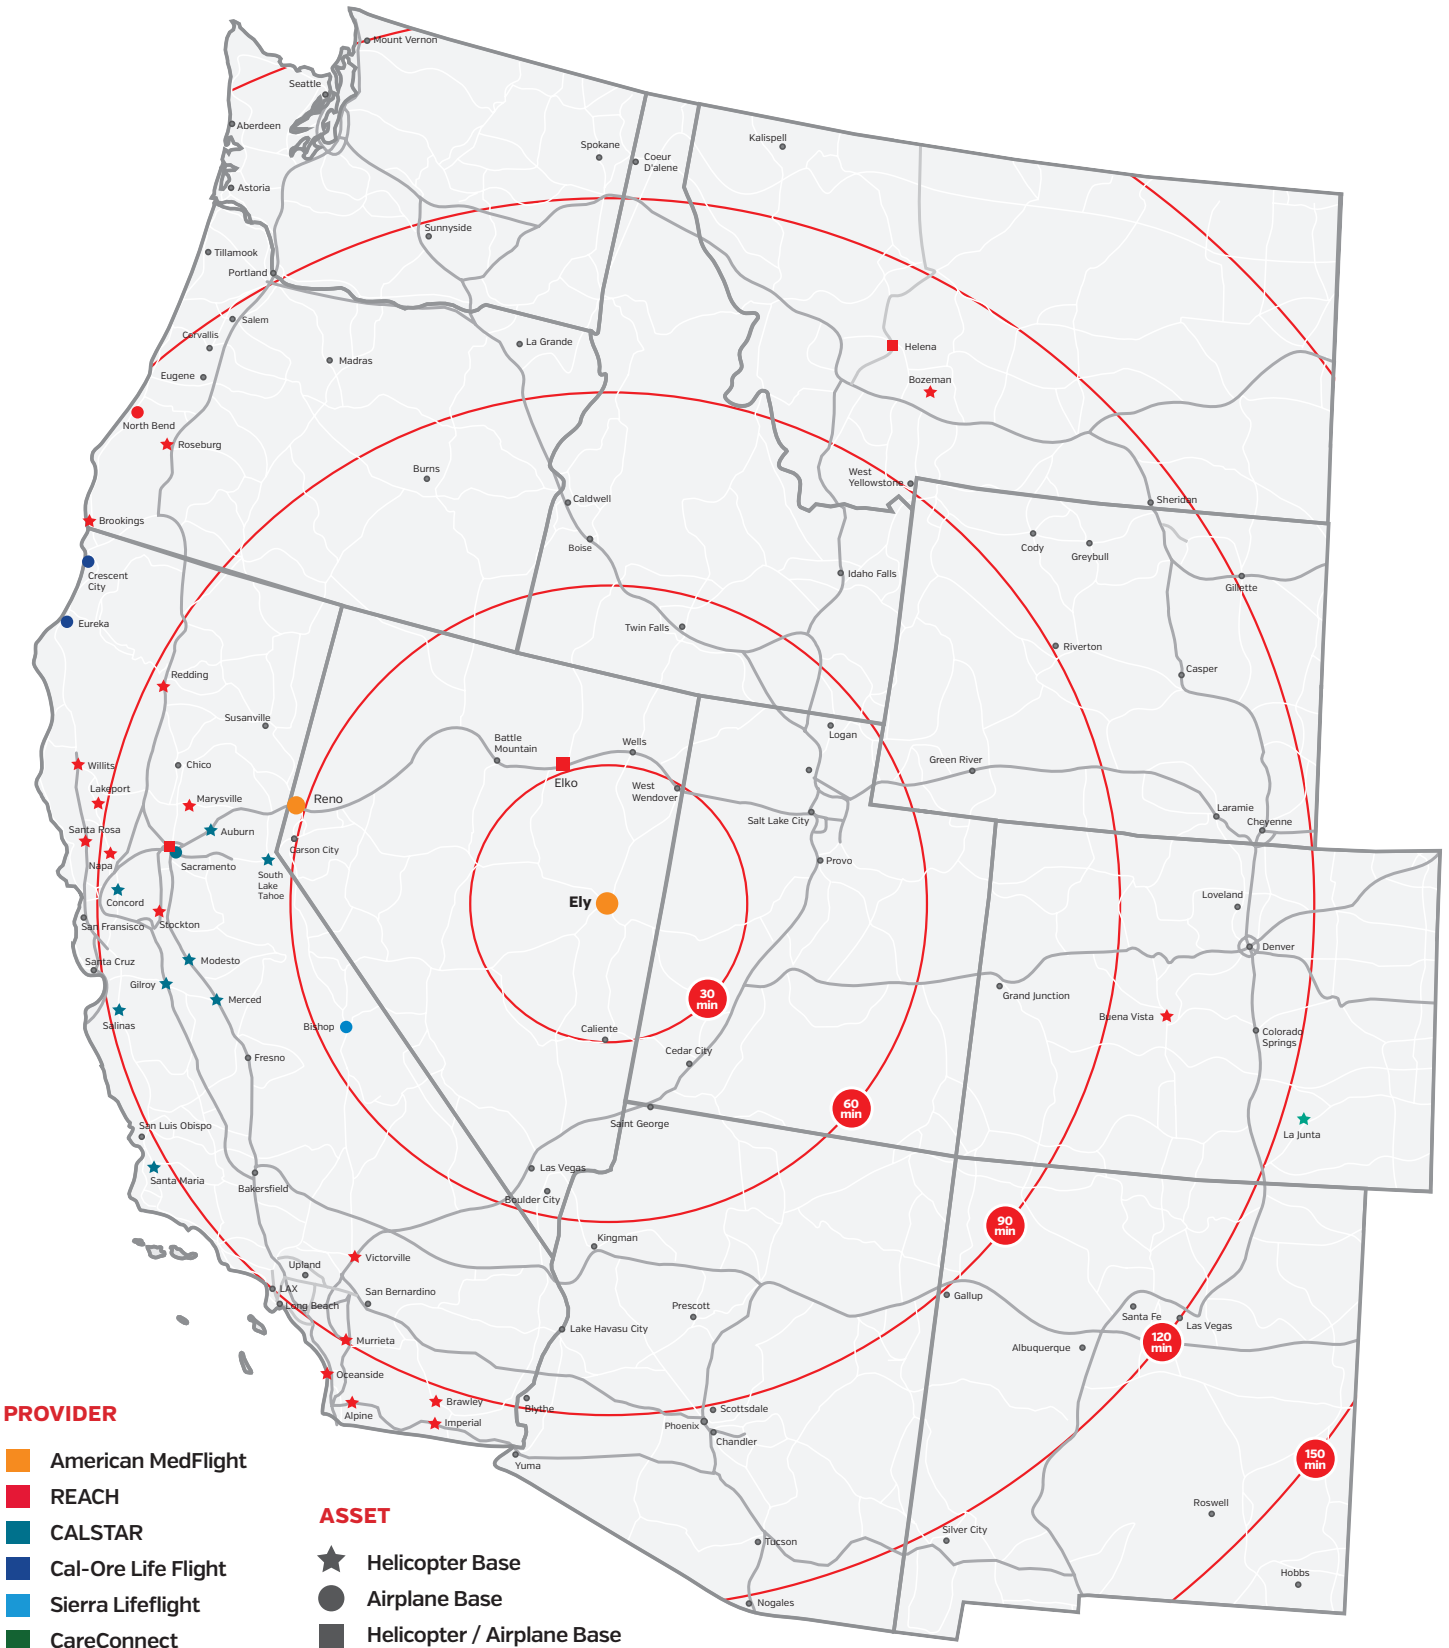

Ely, NV Service Area

Request Transports 24/7: (800) 799-0400

Rings designate 30, 60, 90, 120, and 150 minute estimated flight time after liftoff for fixed wing transports. These times are approximate and may be affected by weather, crew, and/or aircraft availability.