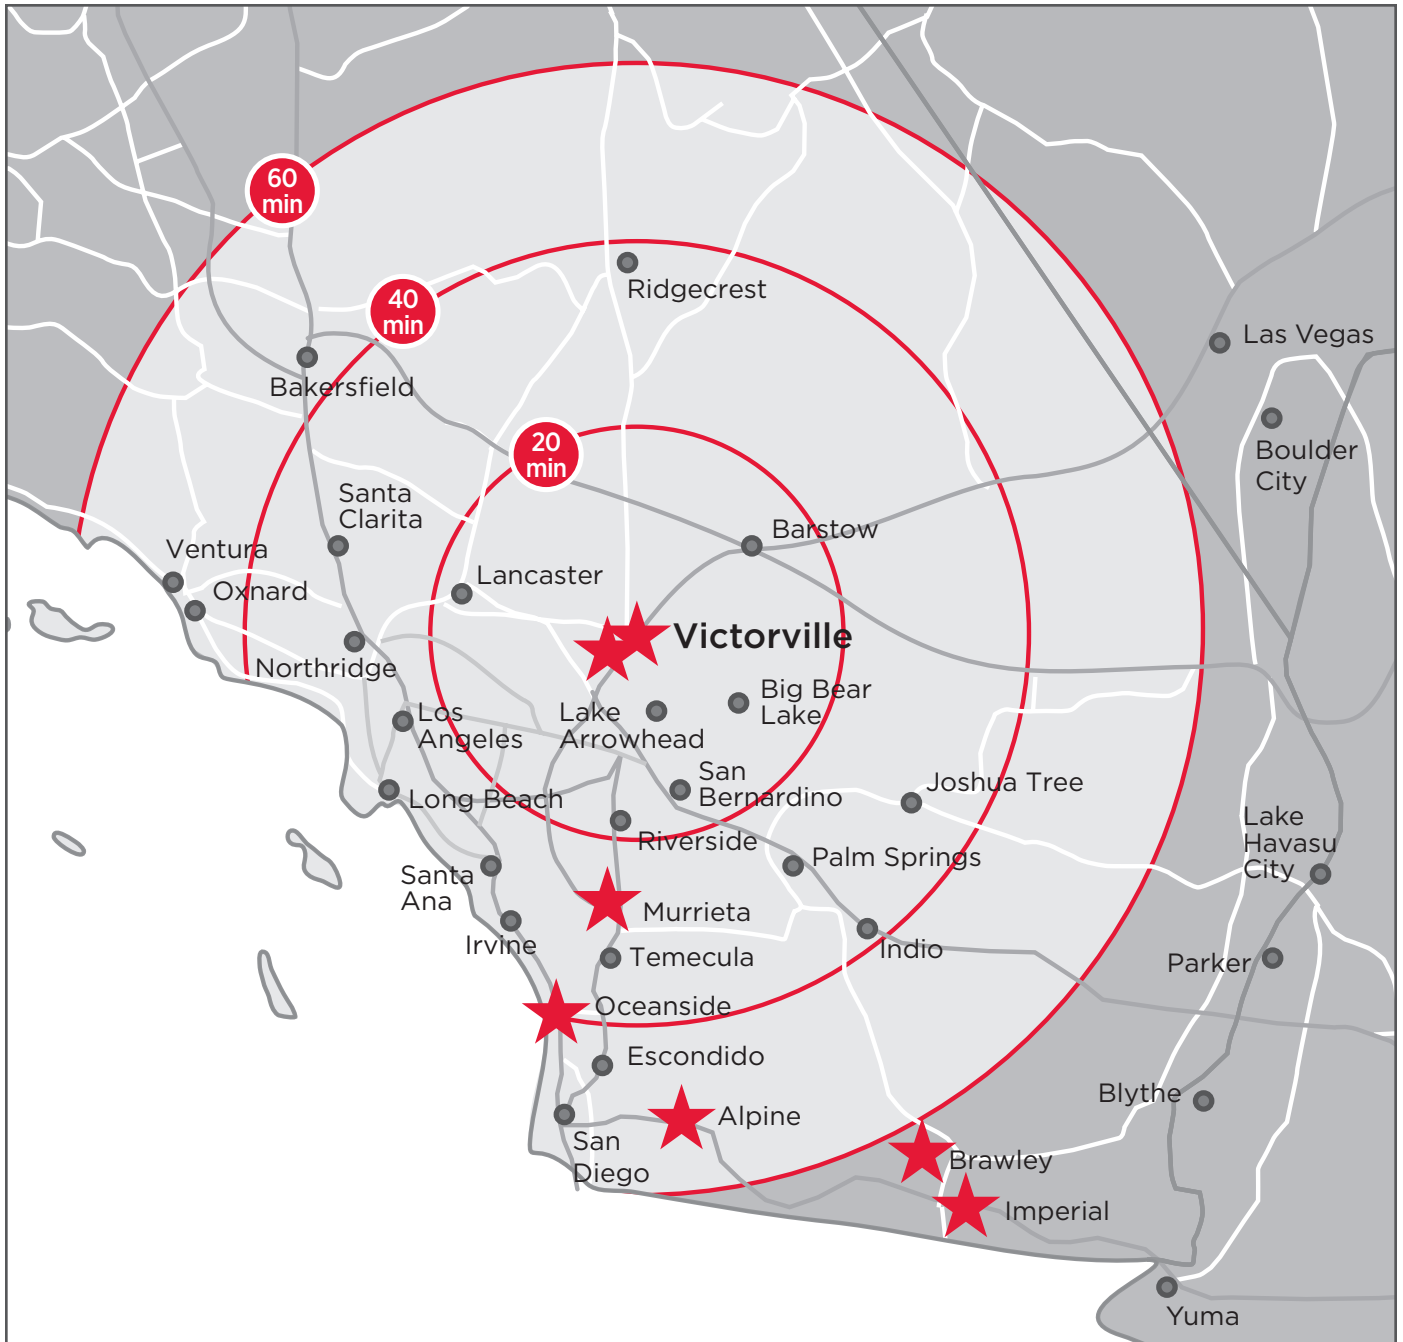

# VICTORVILLE, CA SERVICE AREA

Address: 18708 Readiness St., Bldg. 720, Suite 100 • Victorville, CA 92354

Phone: 800.799.0400

Web: [www.reachair.com](http://www.reachair.com)

★ Helicopter Base

**SERVICE AREA:** Rings designate 20-, 40- and 60- minute estimated flight time after lift off for helicopter transports. These times are approximate and may be affected by weather, crew and/or aircraft availability.