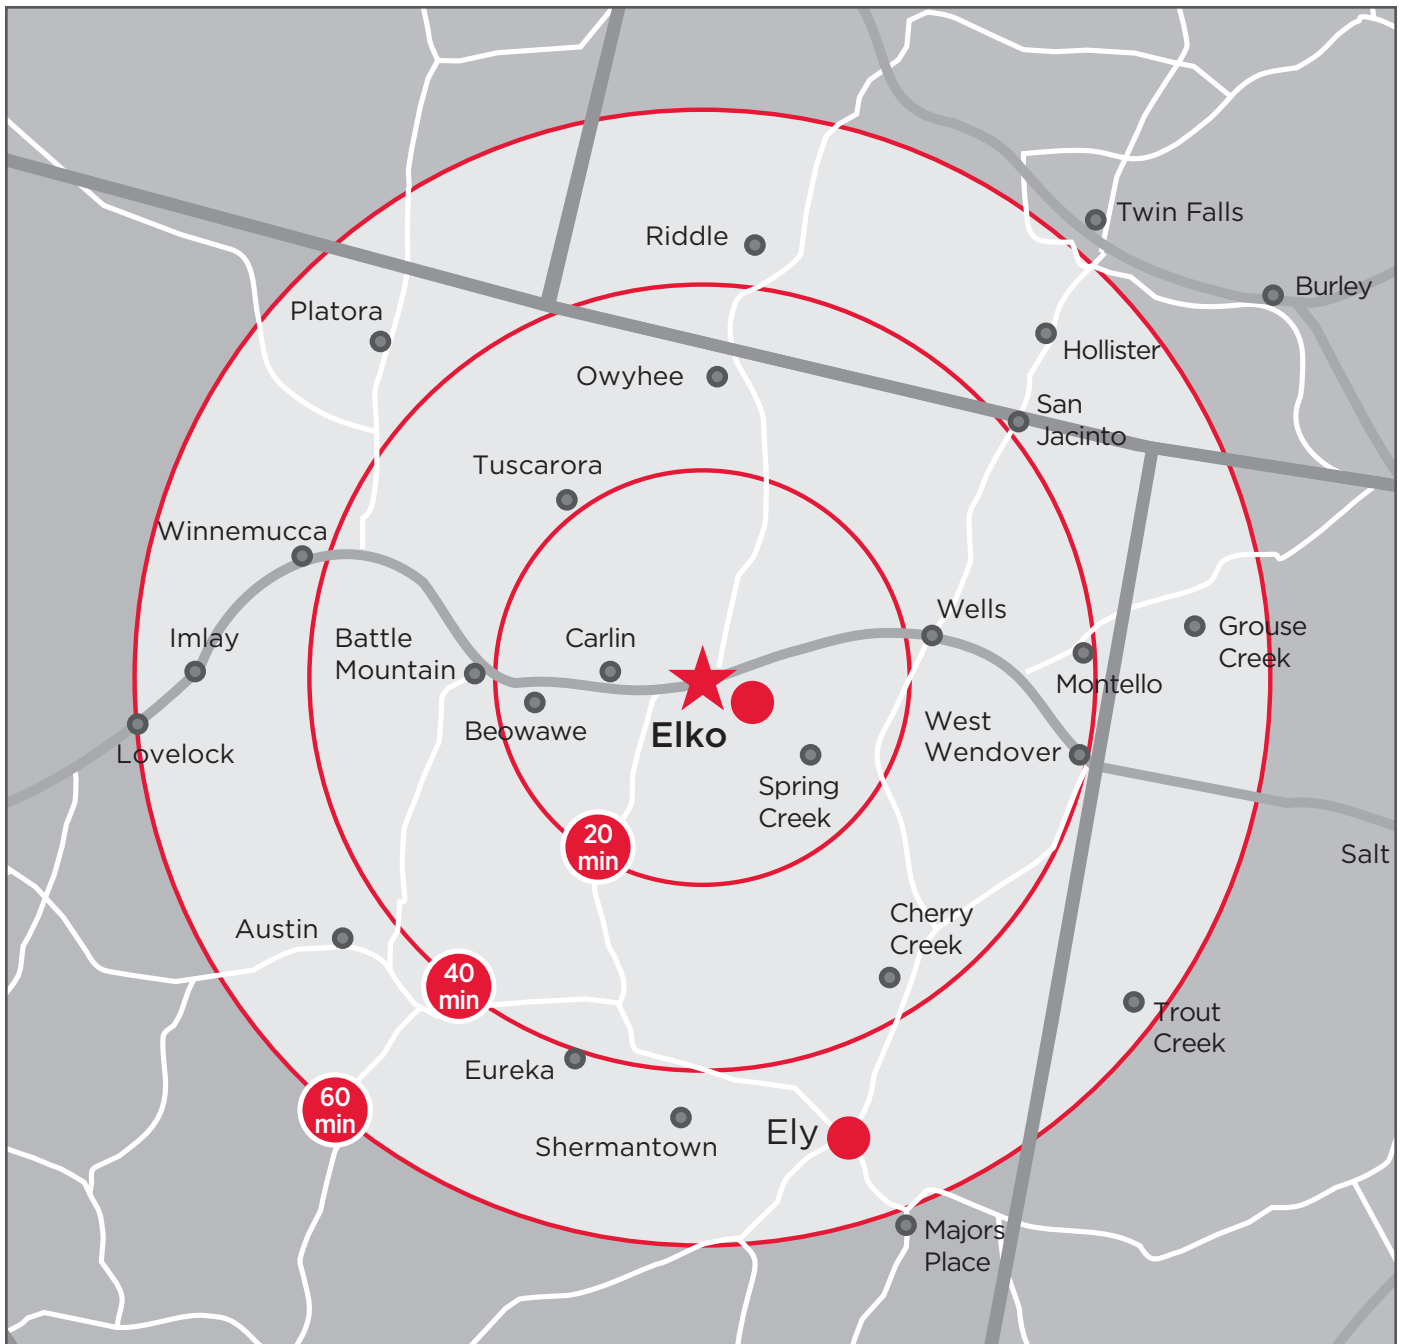

ELKO, NV SERVICE AREA

Address: 801 Murray Way • Elko, NV 89801

Phone: 800.799.0400

Web: www.reachair.com

● Airplane Base

★ Helicopter Base

SERVICE AREA: Rings designate 20-, 40- and 60- minute estimated flight time after lift off for helicopter transports. These times are approximate and may be affected by weather, crew and/or aircraft availability.

REACHSM

 A Global Medical Response Solution