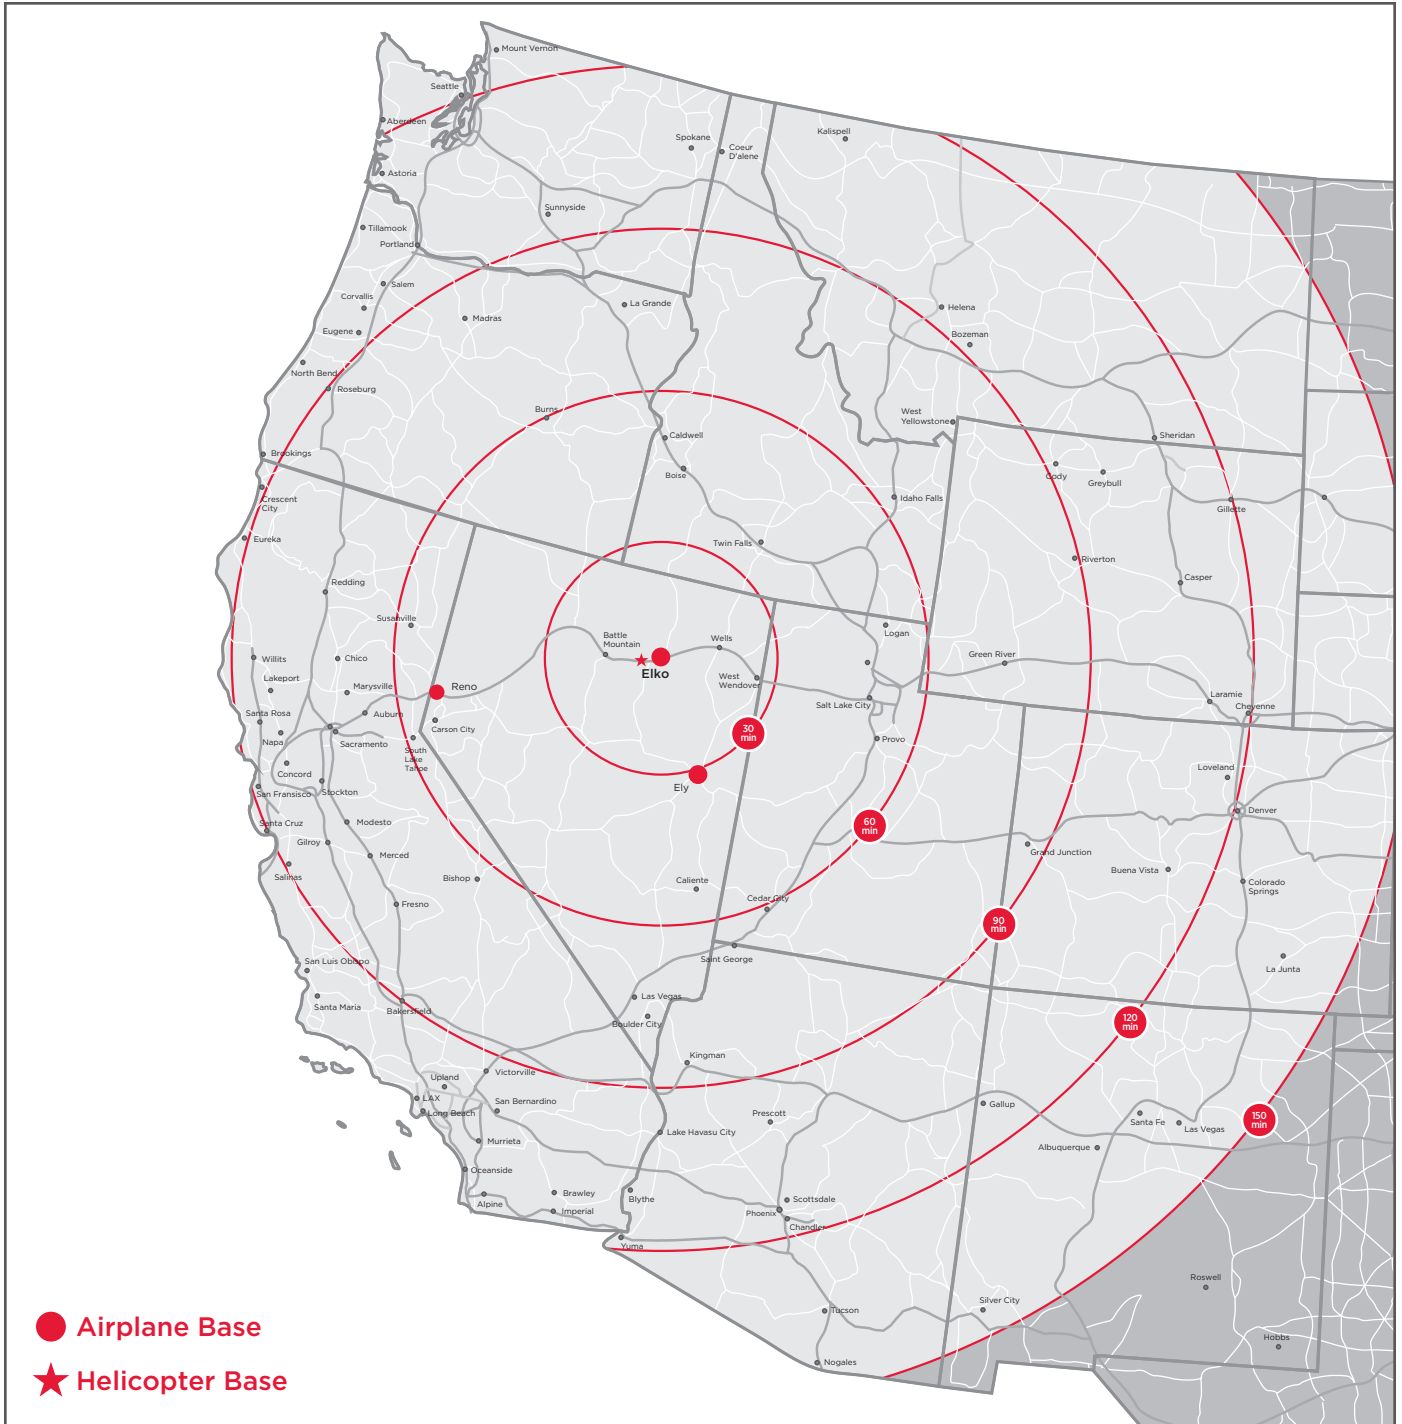

ELKO, NV SERVICE AREA

Address: 801 Murray Way • Elko, NV 89801

Phone: 800.799.0400

Web: www.reachair.com

SERVICE AREA: Rings designate 30, 60, 90, 120 and 150 minute estimated flight time after liftoff for fixed wing transports. These times are approximate and may be affected by weather, crew, and/or aircraft availability.